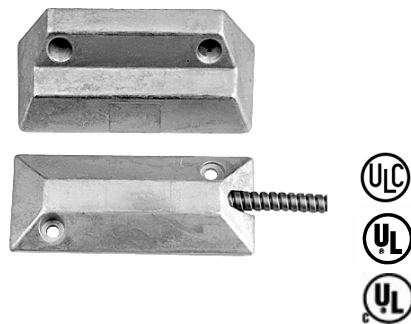

### SP3000 Mini Overhead

---

Our SP contacts are Double Strength. Each switch is welded with a solid brass splice in order to provide the strongest connection possible. Double Strength, Double Reliability.

---

- Mini Overhead Door Contact
- 2.25" Inch Gap
- Rhodium Contacts
- Armored Cable
- Powerful Rare Earth Magnet
- Closed Circuit